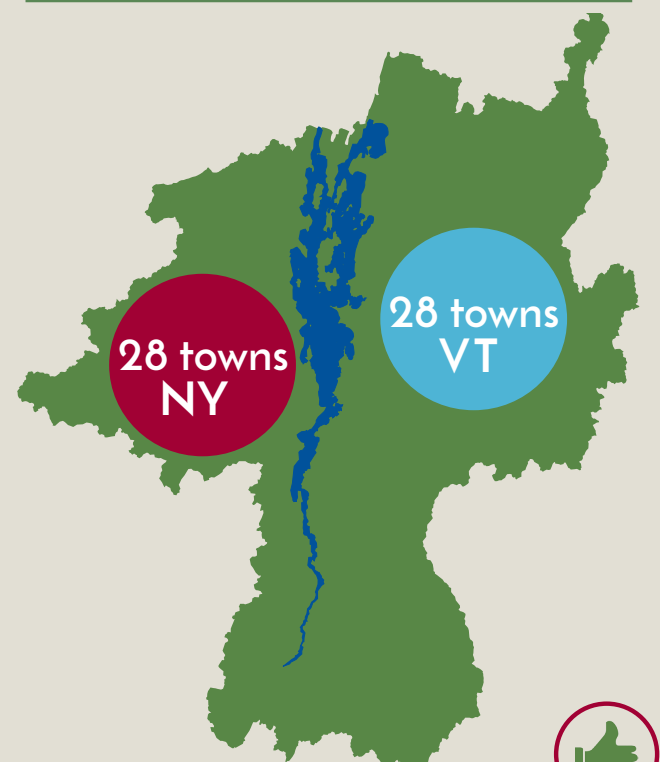

cut **NO MORE** than 1/3 of the grass blade during any one mowing session

% of people who cut grass **SHORTER** than 3"

1058 responses from 56 towns!