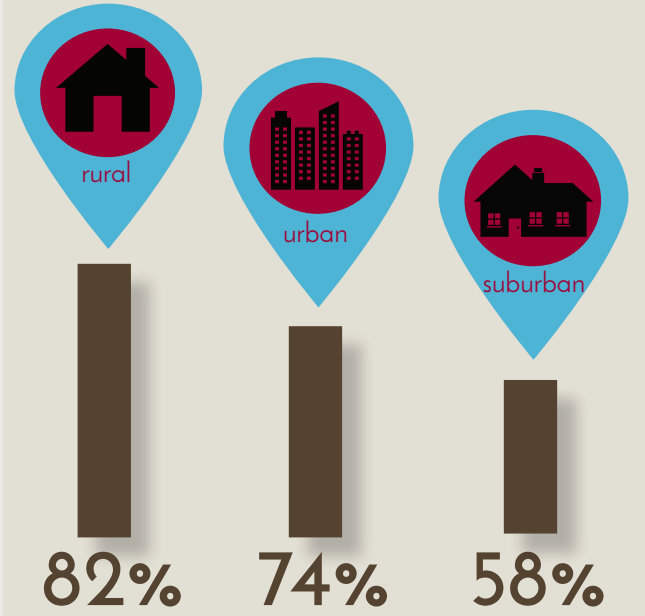

Who leaves their grass clippings on the ground?

NEVER fertilize

* it is against the law to fertilize with P unless indicated by a soil test

cut **NO MORE** than 1/3 of the grass blade during any one mowing session